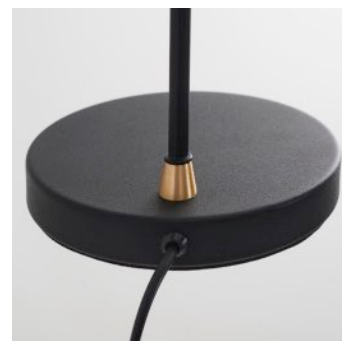

Code
3120

3120-ML
Desk Lamp

Colour : Pink, White, Black, Gray

G9 : 5w

Material : Metal + Opal Glass

Size : Ø: 24 H: 48 cm