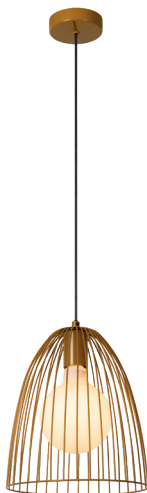

MACARONS

- 1x E27/40W max./dim./excl.
- W 24.5/L 24.5/total max. H 163 cm
- Colours: Black, Green, Ocher Yellow & Pink
- Metal

74417/01/30

74417/01/33

74417/01/44

74417/01/66

bulb suggestion
49067/08/61

MACARONS