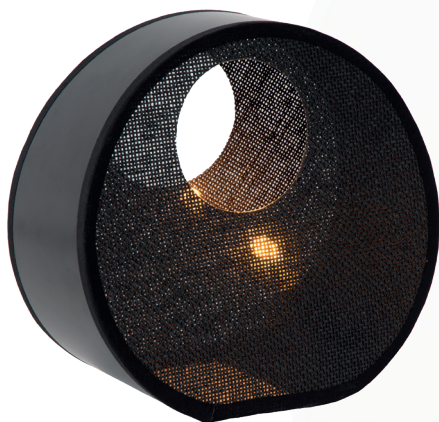

10120/32/72

10220/01/72

10420/03/72

10420/32/72

bulb suggestion
49042/05/62

LOXIA

IP20

- 1x E14/40W max./excl.
- W 14/L 27.5/H 26.3 cm
- Colours: Black & Cream
- Synthetic material & metal
- On/off-switch on the cable