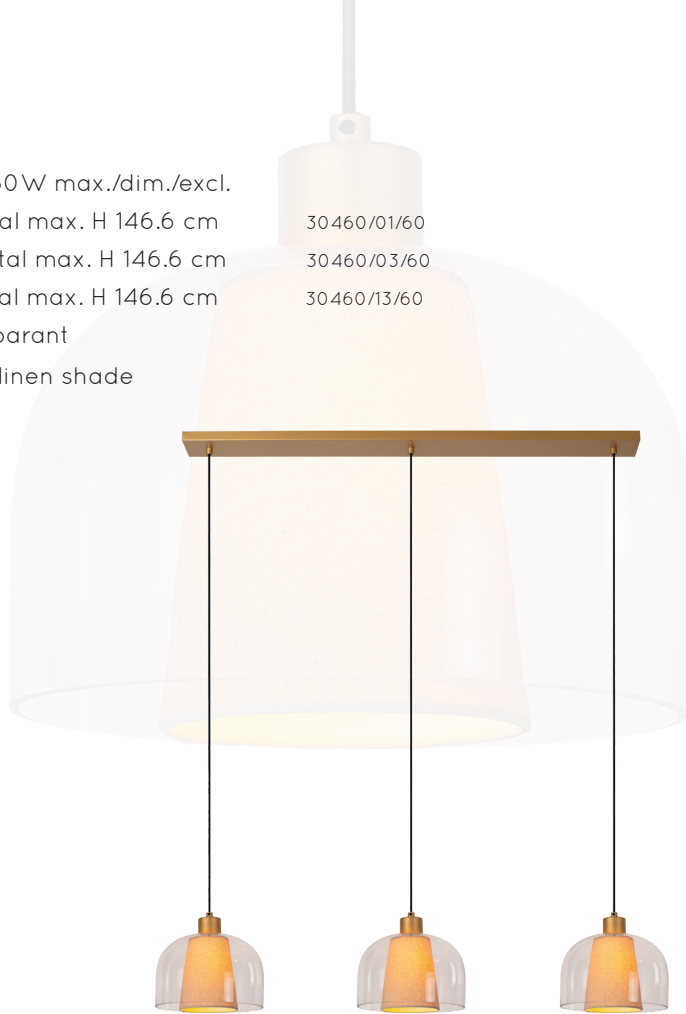

30460/03/60