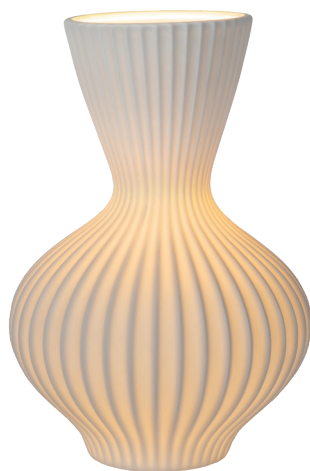

IP20

- 1x E14/25W max./excl.
- W 19.7/L 19.7/H 29.4 cm   13542/30/31
- W 17.8/L 17.8/H 40.2 cm   13543/40/31
- Colour: White
- Porcelain
- On/off-switch on the cable

13542/30/31