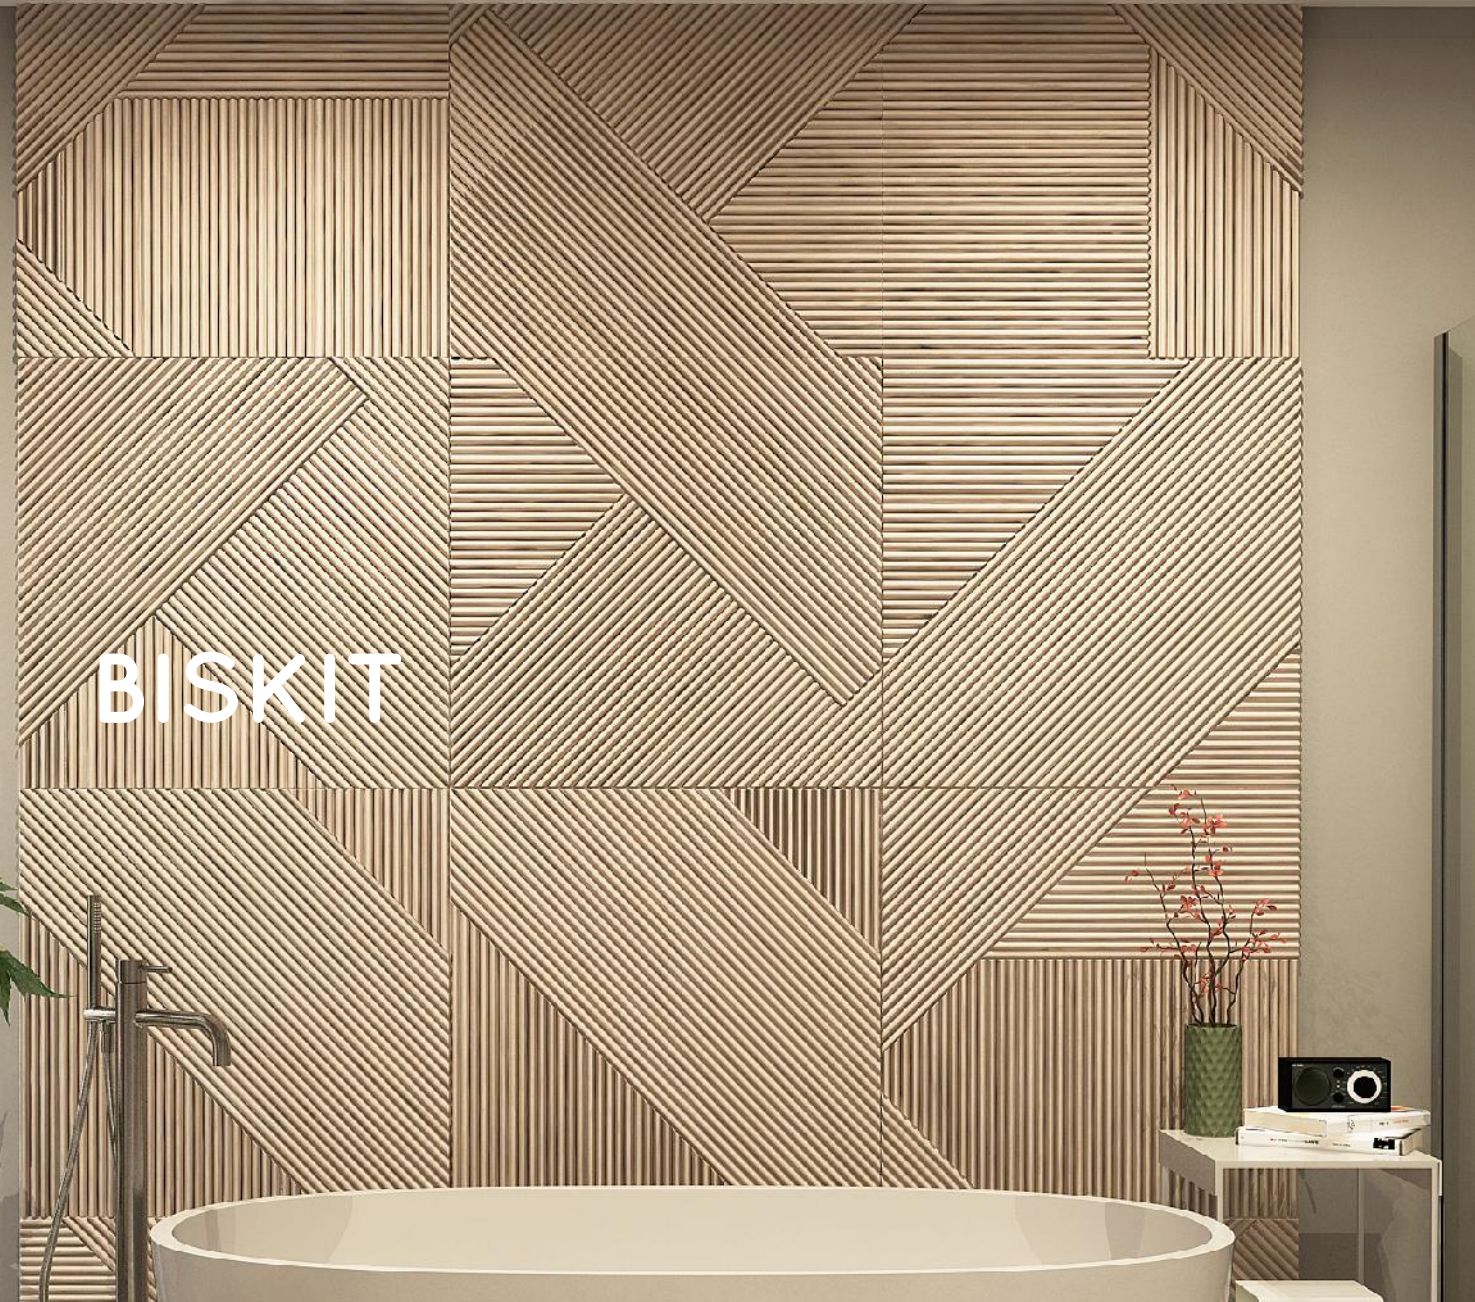

**ALSO AVAILABLE IN:
BLACK & MATT GOLD**

79185/20, 30, 40, 50, 60, 80/30 &
79185/20, 30, 40, 50, 60, 80/02

79185/60/31

79185/80/31

Discover

BATHROOM

ELEGANCE

- MODERN

- FUNCTIONAL

FUNCTIONAL

PAGES 178 - 187

BISKIT

- 12W/Integrated LED/2700K/700lm/ 79111/24/31,30
- W 23/L 23/H 6.5 cm
- 18W/Integrated LED/2700K/1150lm/ 79111/30/31,30
- W 28/L 28/H 7.5 cm
- Colours: Black & White
- Acrylic
- Motion sensor integrated