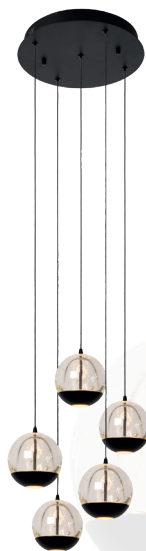

13499/04/60

13499/12/60

13499/13/60

13499/21/60

13499/22/60

DILENKO

PREMIUM

- 3W/Integrated LED/2700K/non dim./184lm/ 13497/03/02
- W 14/L 14/total max. H 150 cm
- 3W/Integrated LED/2700K/dim./173lm/
- W 31/L 31/total max. H 150 cm 13497/15/02
- W 10/L 84/total max. H 150 cm 13497/16/02
- Colour: Matt Gold
- Glass & metal

13497/03/02

13497/15/02

13497/16/02

SENTUBAL

PREMIUM

- 4.8W/Integrated LED/2700K/non dim./254lm/ 13498/05/30
- W 14/L 14/total max. H 150 cm
- 4.8W/Integrated LED/2700K/dim./227lm/
- W 35/L 35/total max. H 150 cm 13498/24/30
- W 11/L 95/total max. H 150 cm 13498/25/30
- Colour: Black
- Glass & metal

13498/05/30

13498/24/30

13498/25/30

The image features three spherical pendant lights hanging from black cords in front of a rustic, multi-paned window frame. The lights are made of translucent material with vertical ridges. One is orange, one is green, and one is a lighter orange. Each contains a glowing filament bulb. Behind the window, several indoor plants are visible, including a large-leafed plant and a palm-like plant. The scene is brightly lit, suggesting natural light from the window. At the bottom, the top of a light-colored sofa with a textured, fringed pillow is visible.