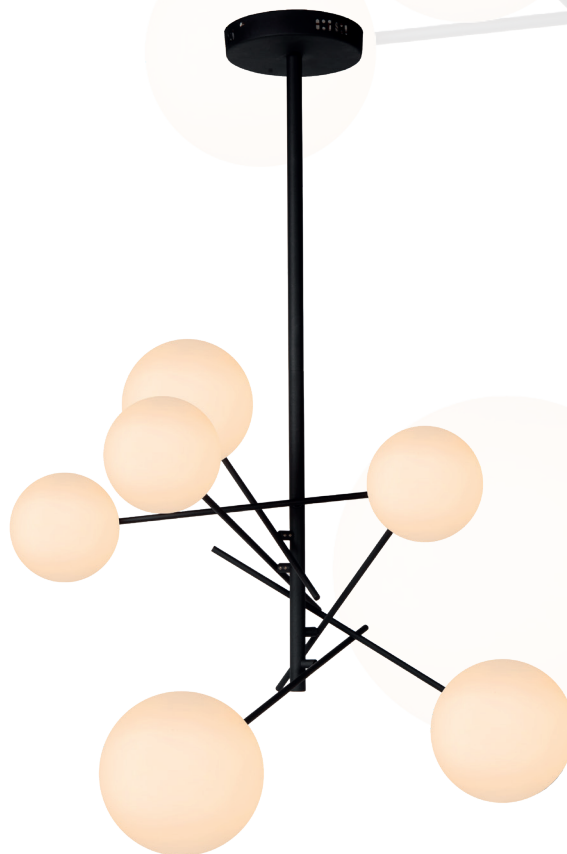

25114/42/61

25414/20/61

25414/50/61

25414/04/61

25414/04/61

bulb suggestion
49026/03/31

25414/50/61

25414/20/61

25114/42/61

bulb suggestion
49048/05/61

ALARA

IP20

- 6x G4/1.5W max./incl.
- W 72/L 72/total max. H 116 cm
- Colour: Black
- Glass & metal

**ALSO AVAILABLE IN
GOLD & SMOKE GREY**

DISCOVER MORE ON PAGE 37

46417/06/30