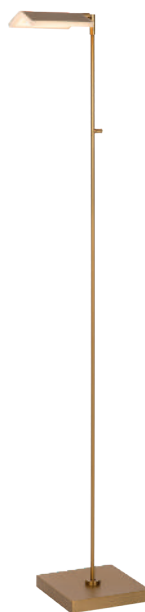

DESIGN - DESIGN

PAGES 88 - 95

AARON

- 10W/Integrated LED/2700K/1000lm/dim.
- W 20/L 20/H 134 cm
- Colours: Matt Gold, Chrome, Black & White
- Metal

19730/10/02

19730/10/11

19730/10/30

TOUCH DIMMER ON THE PRODUCT