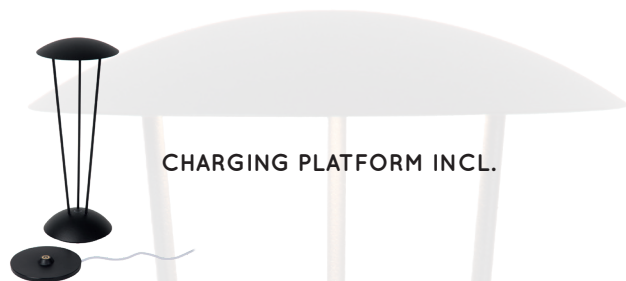

15500/02/31

15500/02/66

15500/02/33

15500/02/37

15500/02/53

RENEE

- 2.2W/Integrated LED/2700K/197lm/dim.
- W 12.3/L 12.3/H 31 cm
- Colours: Matt Gold, Black & White
- Aluminum
- Rechargeable

27504/02/31