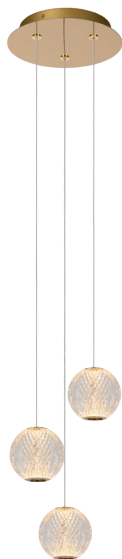

13499/04/60

13499/12/60

13499/13/60

13499/21/60

13499/22/60

DILENKO

PREMIUM

- 3W/Integrated LED/2700K/non dim./184lm/ 13497/03/02
- W 14/L 14/total max. H 150 cm
- 3W/Integrated LED/2700K/dim./173lm/
- W 31/L 31/total max. H 150 cm 13497/15/02
- W 10/L 84/total max. H 150 cm 13497/16/02
- Colour: Matt Gold
- Glass & metal